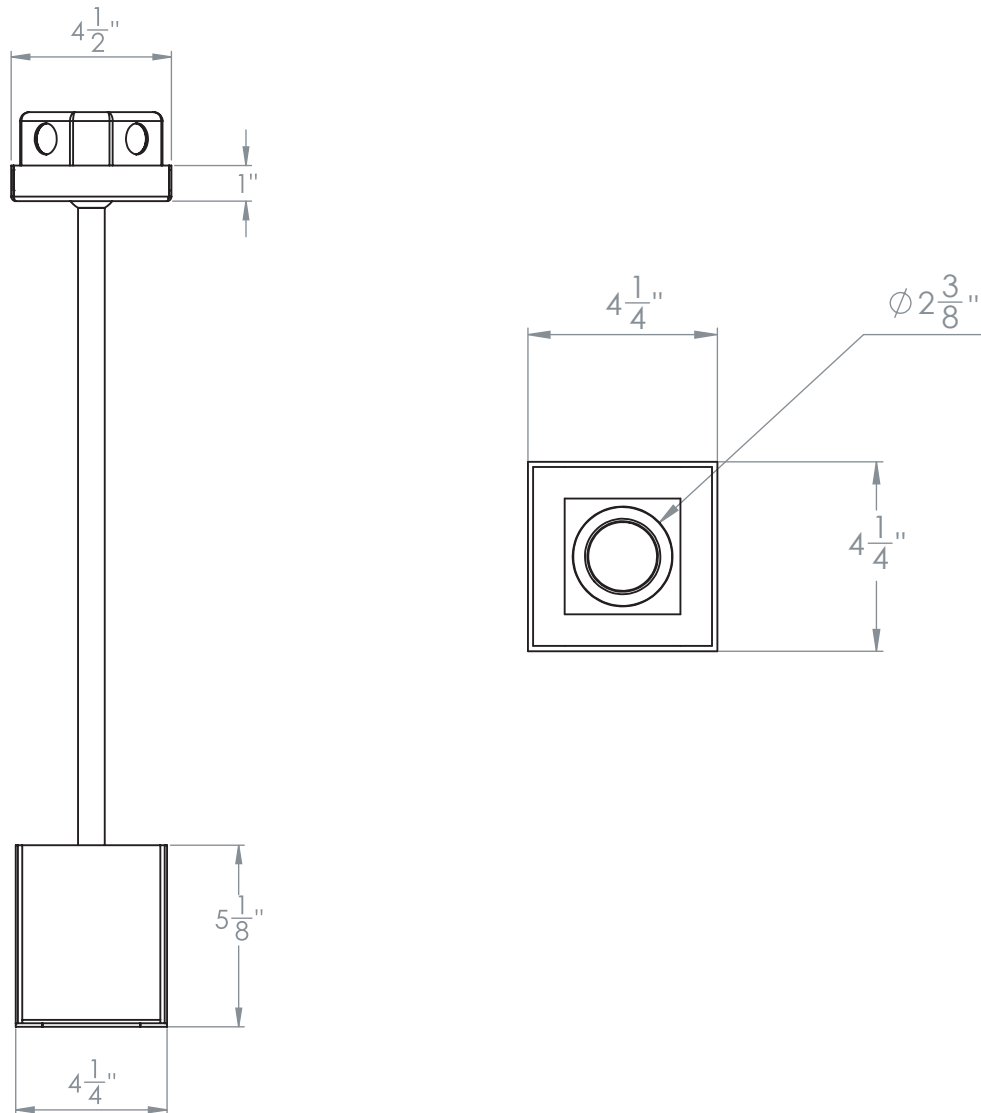

2.75" Gyro Shift Multiple 1 Head

Suspended Stem Adjustable Architectural Housing

S2FA-1LSS

Revised 09/18/18

2.75" Gyro Shift Multiple 1 Head

Suspended Aircraft Adjustable Architectural Housing

S2FA-1LSA

Revised 09/18/18