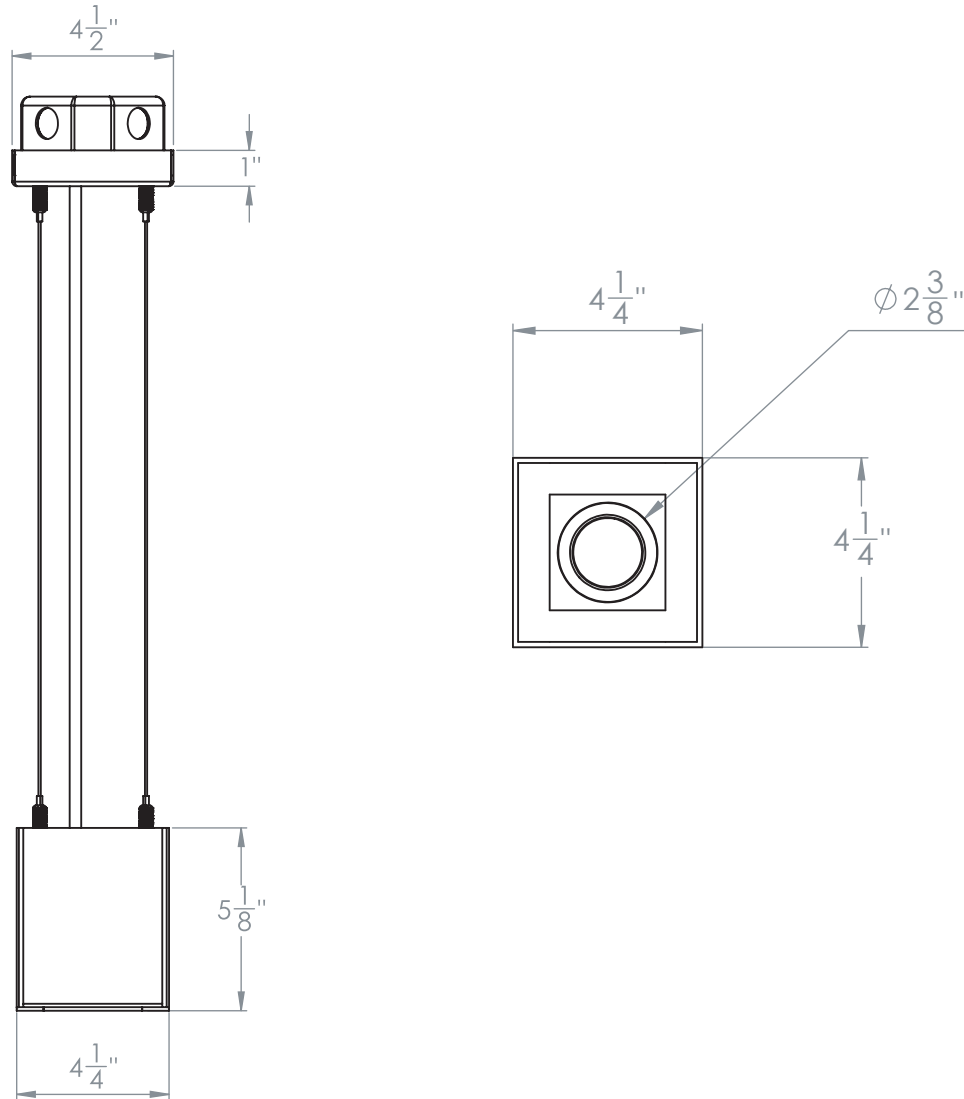

2.75" Gyro Shift Multiple 1 Head

Suspended Stem Adjustable Architectural Housing

S2FA-1LSS

Revised 09/18/18

2.75" Gyro Shift Multiple 1 Head

Suspended Aircraft Adjustable Architectural Housing

S2FA-1LSA

Revised 09/18/18